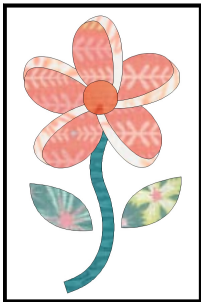

Sparkle Garden Quilt

2018 Block of the Month from Jeanne Rae Crafts
<http://www.jeanneraecrafts.com/quilt.html>

Flower 5

Flower 9
Sparkle Garden
Quilt BOM
©2018
Jeanne R. Prue

Applique pieces are reversed for
machine applique.
Cut $6\frac{1}{2}$ " x $9\frac{1}{2}$ " background block.