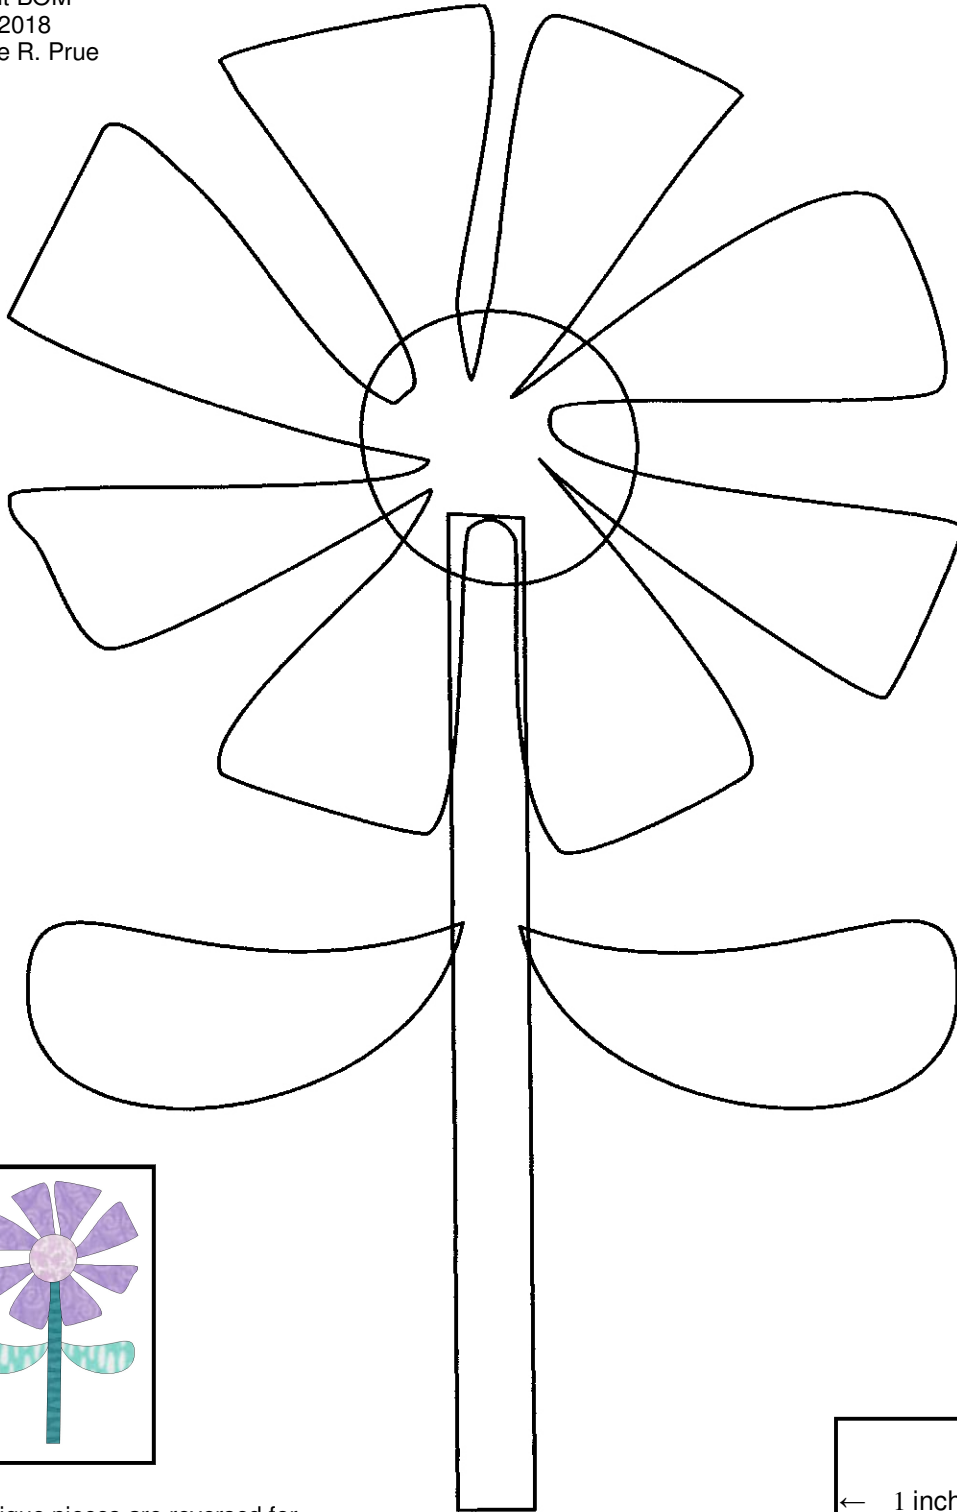

Sparkle Garden Quilt

2018 Block of the Month from Jeanne Rae Crafts
<http://www.jeanneraecrafts.com/quilt.html>

Flower 7

Flower 7
Sparkle Garden
Quilt BOM
©2018
Jeanne R. Prue

Applique pieces are reversed for
machine applique.
Cut 6½" x 9½" background block.