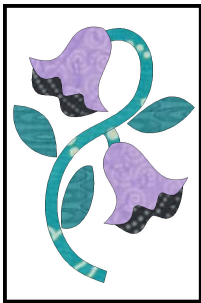

# Sparkle Garden Quilt

2018 Block of the Month from Jeanne Rae Crafts  
<http://www.jeanneraecrafts.com/quilt.html>

## Flower 5

**Flower 5**  
Sparkle Garden  
Quilt BOM  
©2018  
Jeanne R. Prue

Applique pieces are reversed for  
machine applique.  
Cut 6½" x 9½" background block.