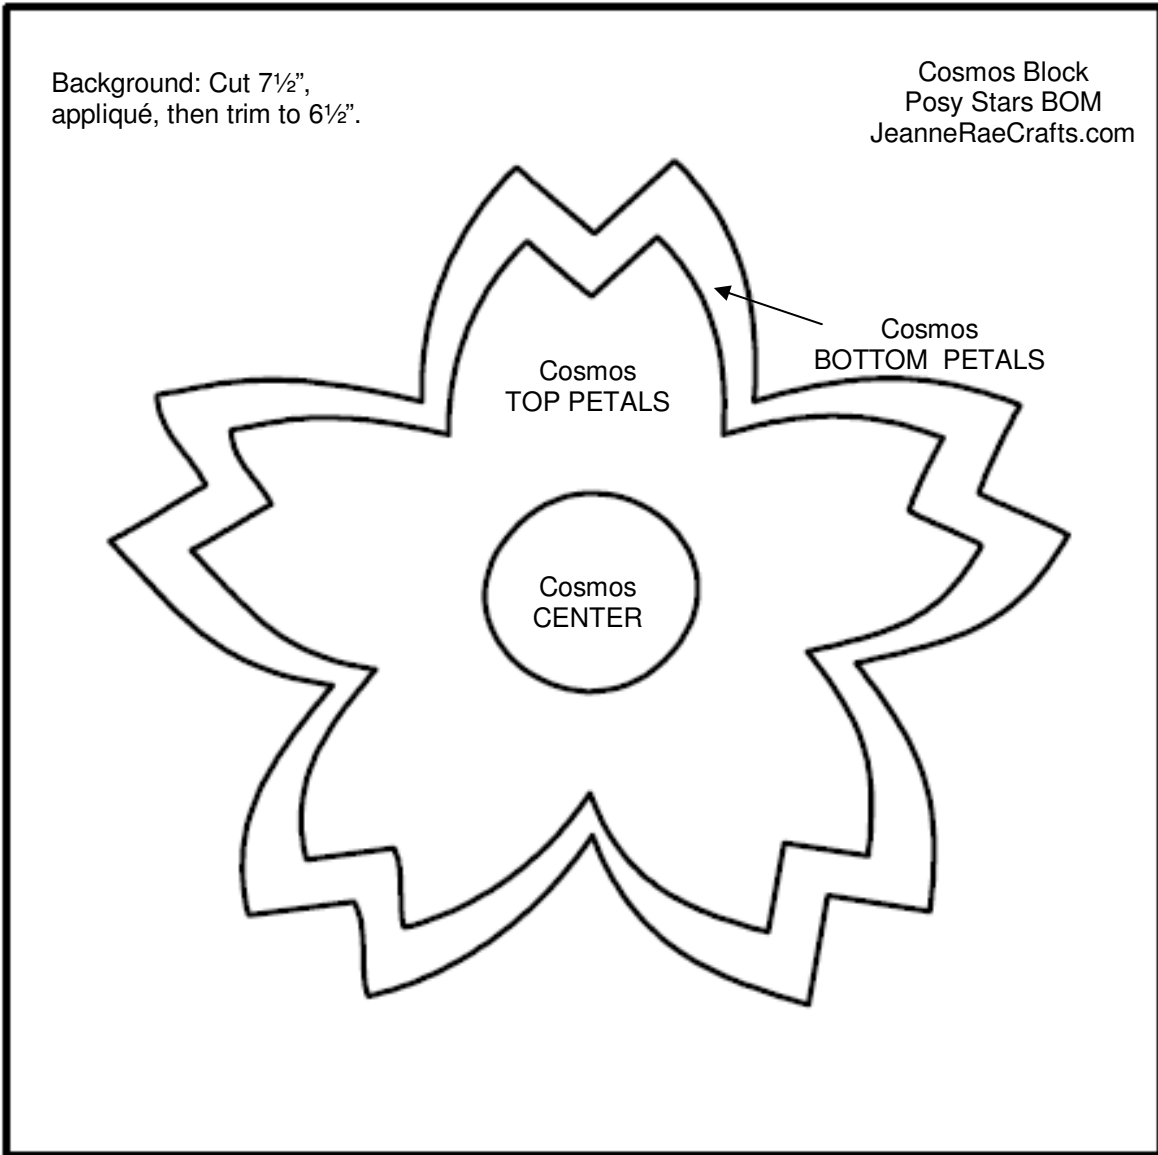

Cosmos Block

Posy Stars BOM

www.jeanneraecrafts.com/quilt.html

This box
measures
1" square.