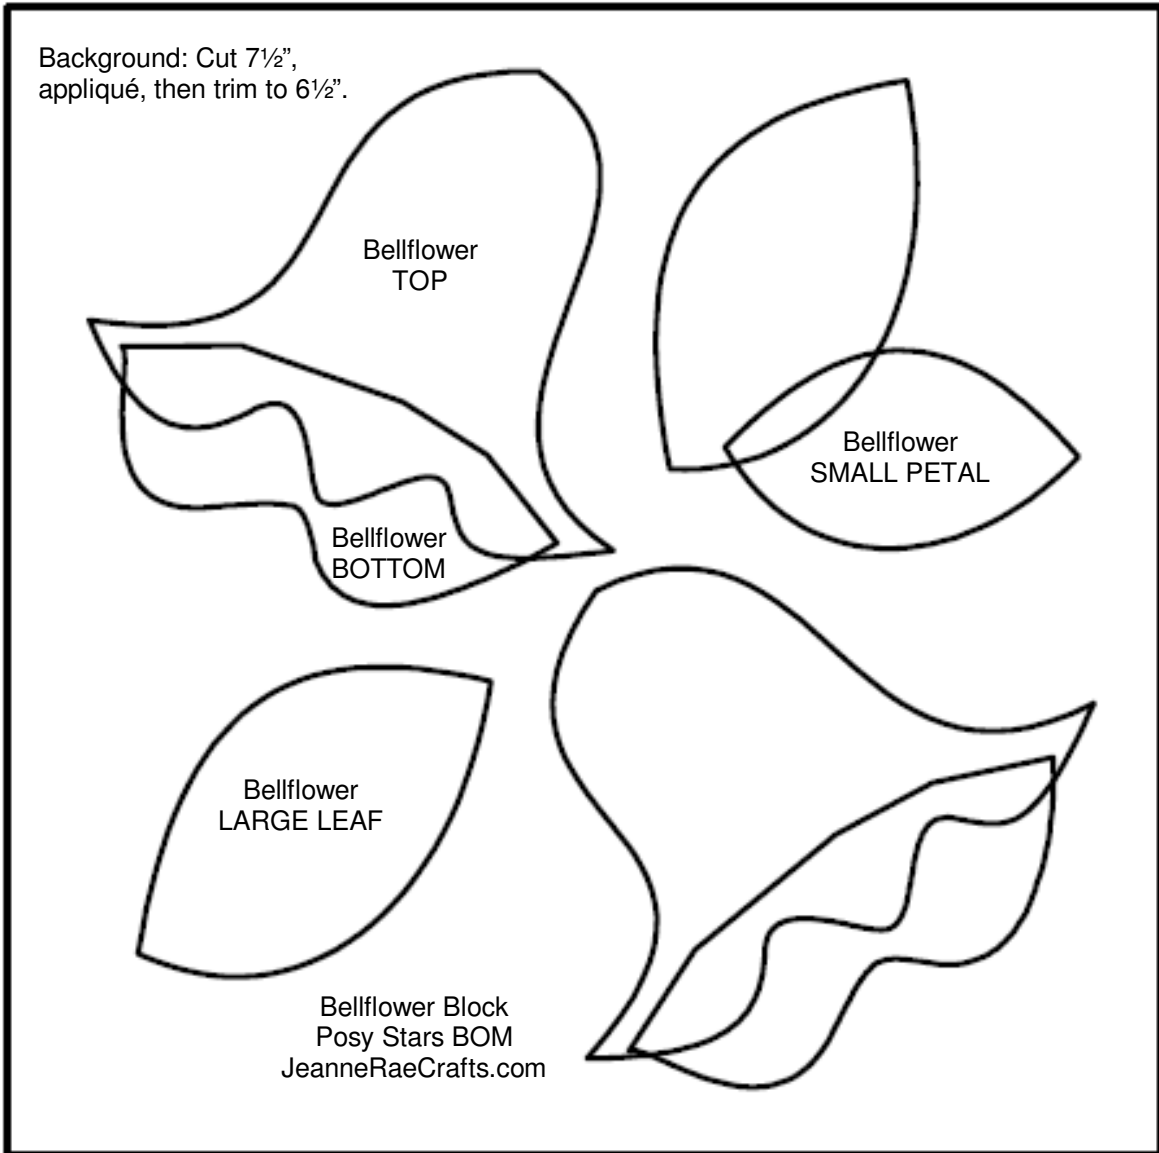

Bellflower Block

Posy Stars BOM

www.jeanneraecrafts.com/quilt.html

This box
measures
 1 " square.