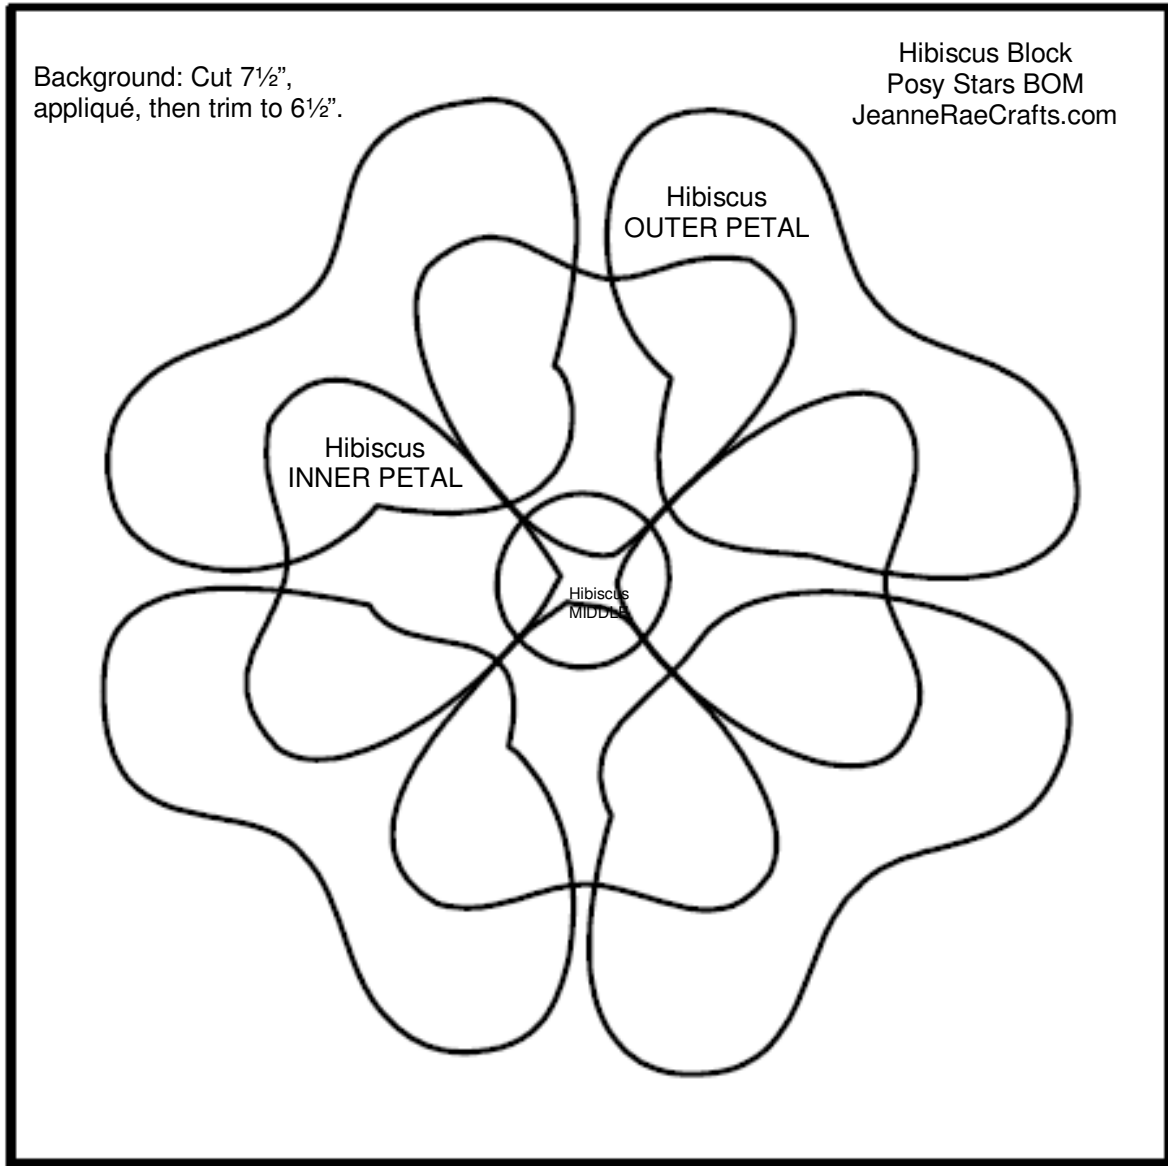

Hibiscus Block

Posy Stars BOM

www.jeanneraecrafts.com/quilt.html

This box
measures
1" square.