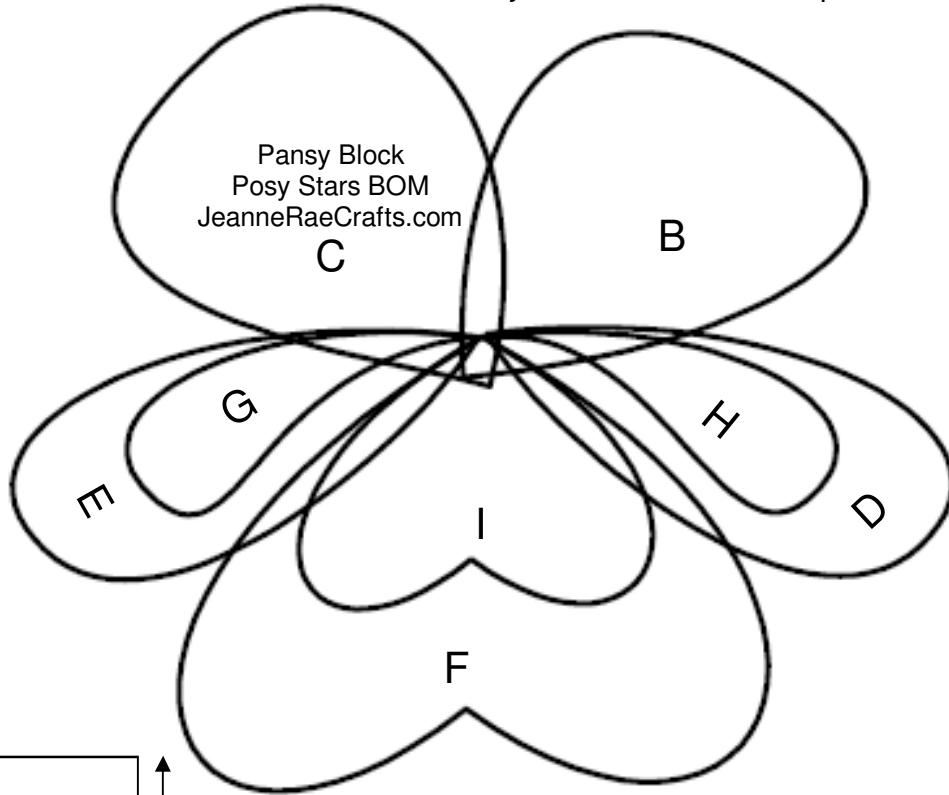

Background: Cut 7½",
appliqué, then trim to 6½".

Pansy Block

Posy Stars BOM

www.jeanneraecrafts.com/quilt.html

Pansy Block
Posy Stars BOM
JeanneRaeCrafts.com

C

B

G

H

E

D

I

F

This box
measures
1" square.